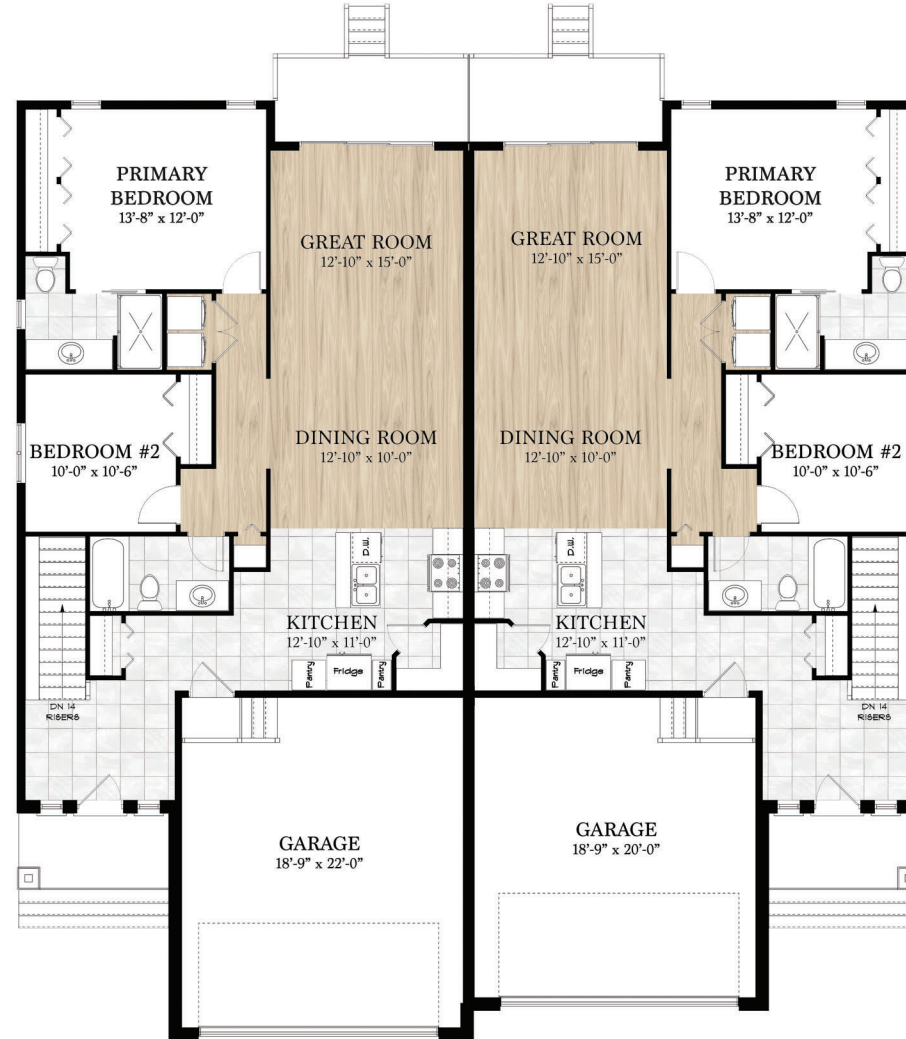

Artist Concept - Not to be used as an Official Document.

Building on a solid reputation!

Sundance

Sundance

1233 sq. ft.

Special Features of This Home

- *Double car garage.*
- *Large open concept kitchen, dining and family room.*
- *Main floor laundry.*
- *Spacious primary bedroom with large walk-in closet, complemented with private ensuite.*

Building on a solid reputation!

Sundance

Main Floor Plan
Living Area: 1233 sq. ft.

Materials, Specifications and Floor Plans are subject to change without notice. All dimensions are approximate. E. & O.E.