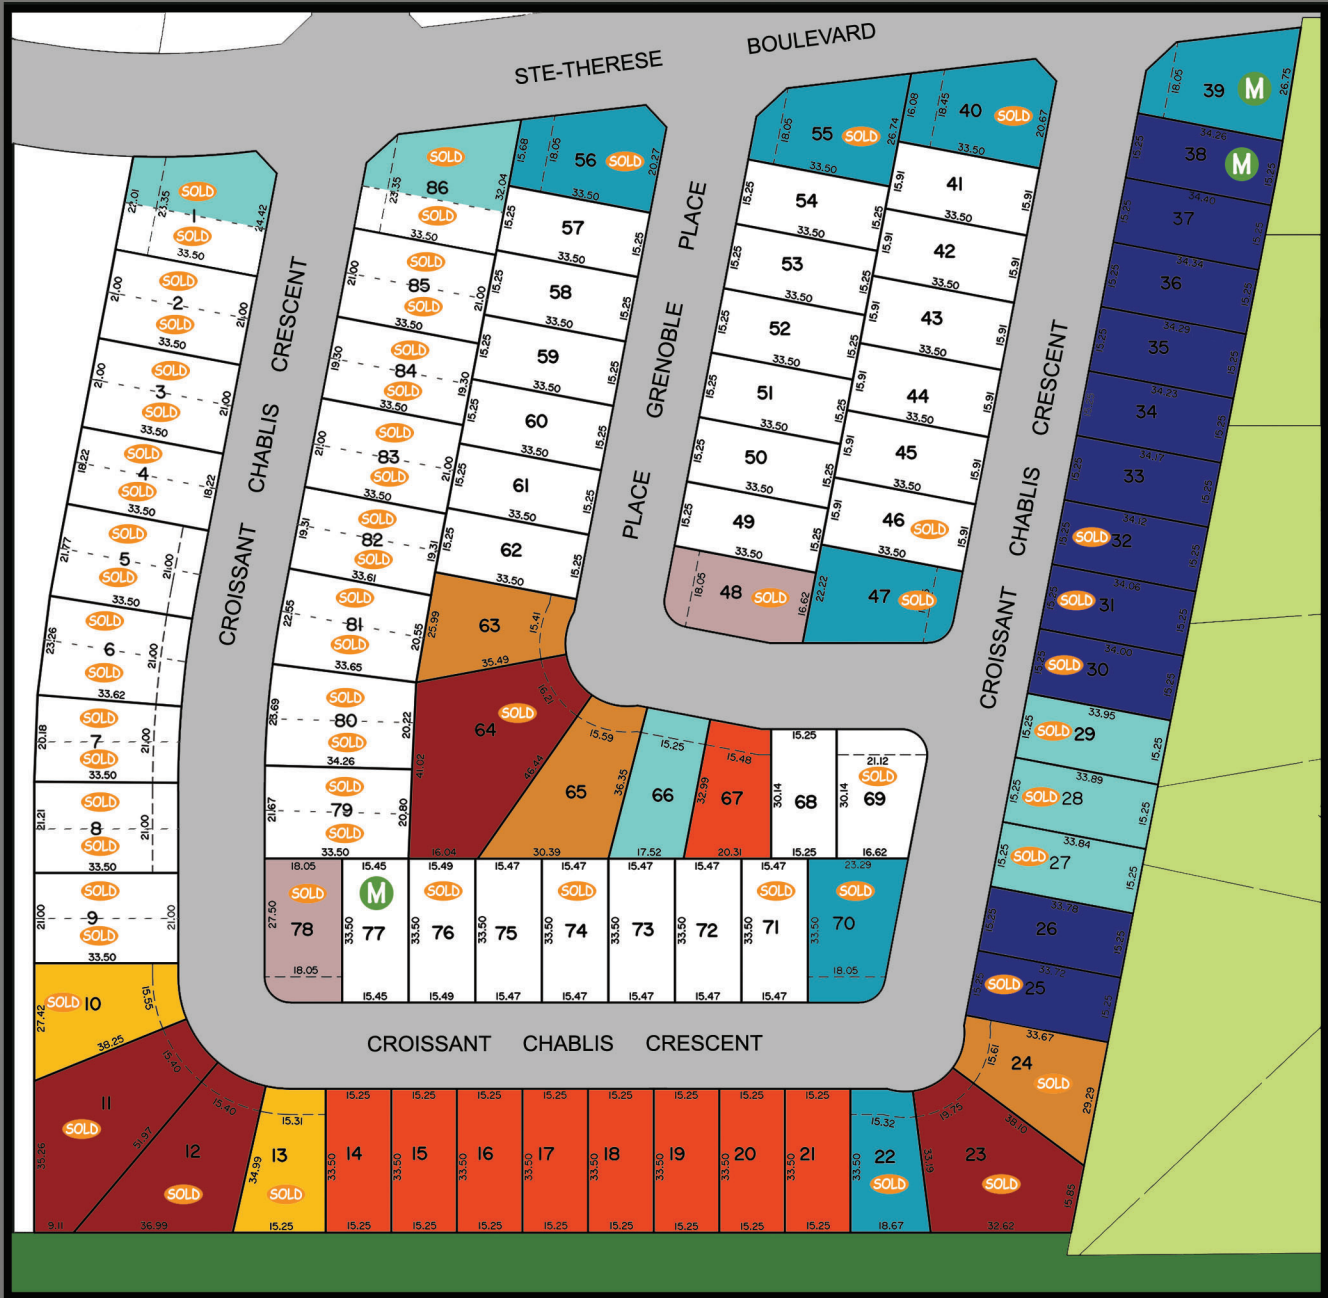

FAUBOURG

STE-MARIE

HAMLET

Embrun, Ontario
Phase III

UPDATED APRIL 27, 2026

M MODEL HOME
O RESERVED

PREMIUM LOTS

- \$10,000
- \$15,000
- \$20,000
- \$25,000
- \$35,000
- \$45,000
- \$50,000
- \$30,000