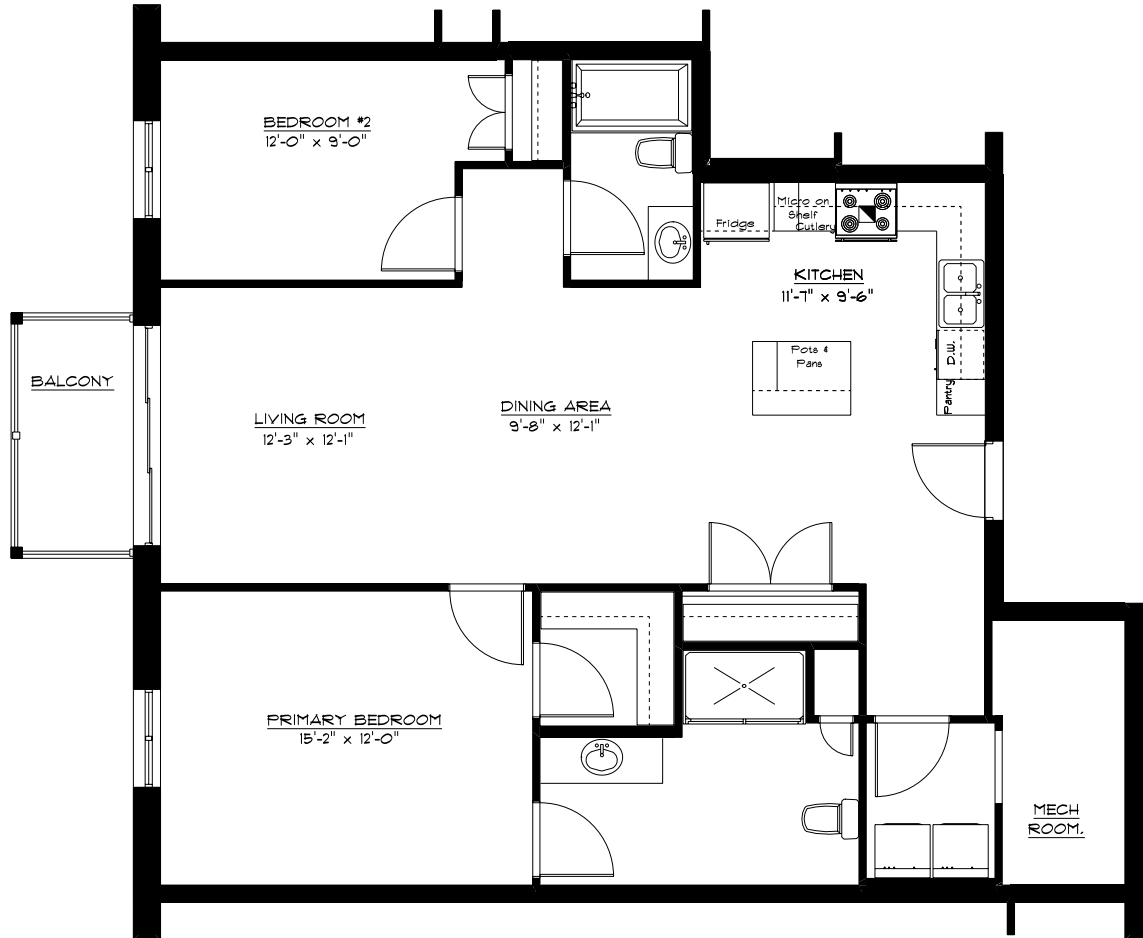

UNIT 102 - \$2600  
 UNIT 202 - RENTED  
 UNIT 302 - RENTED

1130 SQ.FT.  
 BARRIER FREE UNIT

**KEY PLAN**

ALL ILLUSTRATIONS ARE ARTIST'S CONCEPTS. MATERIALS, SPECIFICATIONS & FLOOR PLANS ARE SUBJECT TO CHANGE WITHOUT NOTICE. ALL DIMENSIONS ARE APPROXIMATE AND MAY NOT BE TO SCALE. ACTUAL USABLE FLOOR SPECS MAY VARY FROM THE STATED FLOOR PLAN. LAYOUT FOR KITCHEN, BATHROOM & MECHANICAL MAY VARY FROM PLAN. VERTICAL & HORIZONTAL BULKHEADS, WHICH ARE NOT SHOWN ON THE PLAN, MAY BE REQUIRED FOR STRUCTURAL, PLUMBING AND HEATING RUNS.