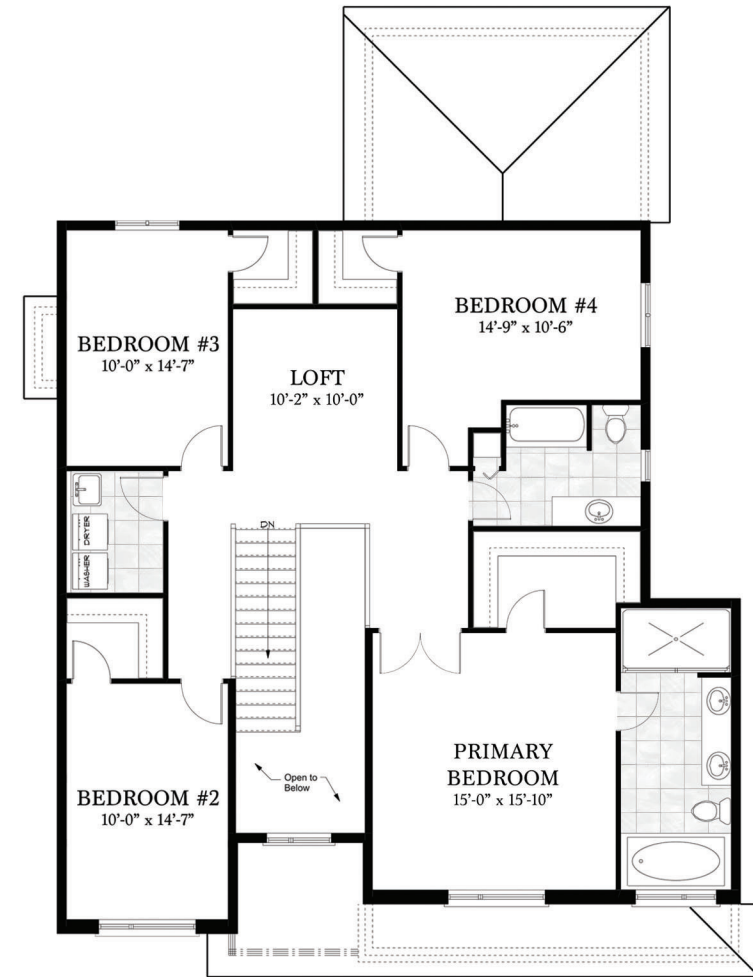

Artist Concept - Not to be used as an Official Document.

Building on a solid reputation!

Storm

Storm

2874 sq. ft.

Special Features of This Home

- *Double car Garage.*
- *Large open concept kitchen, dining and family room with cozy gas fireplace.*
- *Separate laundry room on second floor.*
- *Spacious primary bedroom with large walk-in closet, complemented with private ensuite featuring soaker tub and separate shower enclosure.*
- *All Bedrooms feature walk-in closets.*

Building on a solid reputation!

Storm

Main Floor Plan
Living Area: 2874 sq. ft.

Second Floor Plan

Materials, Specifications and Floor Plans are subject to change without notice. All dimensions are approximate. E. & O.E.