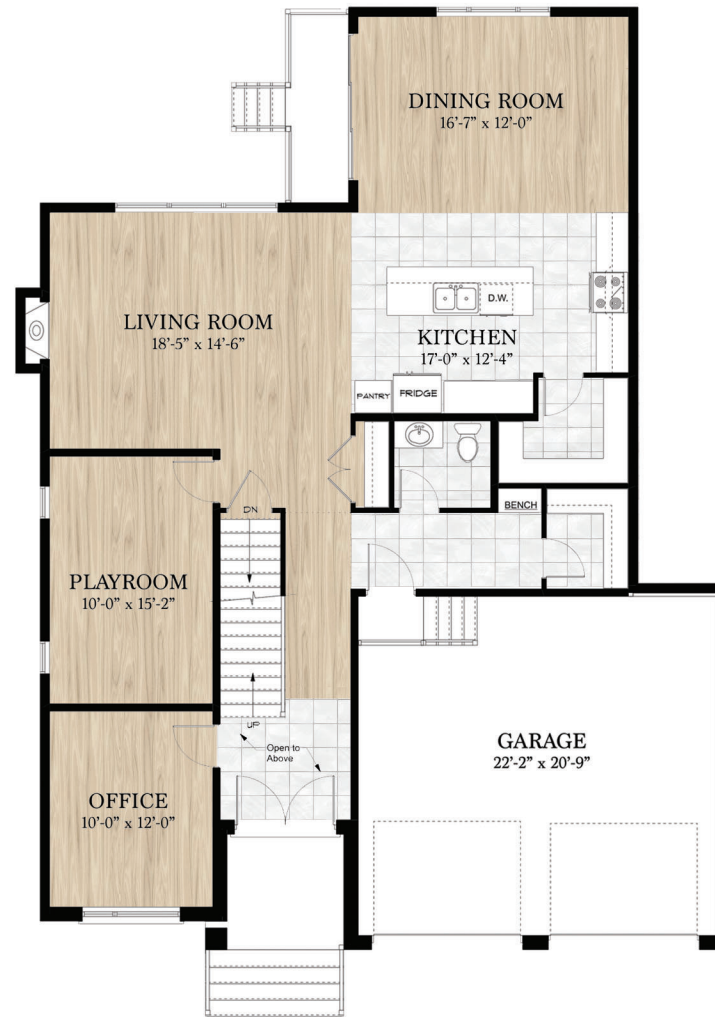

Artist Concept - Not to be used as an Official Document.

Building on a solid reputation!

Storm

Storm

2874 sq. ft.

Special Features of This Home

- *Double car Garage.*
- *Large open concept kitchen, dining and family room with cozy gas fireplace.*
- *Separate laundry room on second floor.*
- *Spacious primary bedroom with large walk-in closet, complemented with private ensuite featuring soaker tub and separate shower enclosure.*
- *All Bedrooms feature walk-in closets.*

Building on a solid reputation!

Storm

Main Floor Plan
Living Area: 2874 sq. ft.

Second Floor Plan

Materials, Specifications and Floor Plans are subject to change without notice. All dimensions are approximate. E. & O.E.