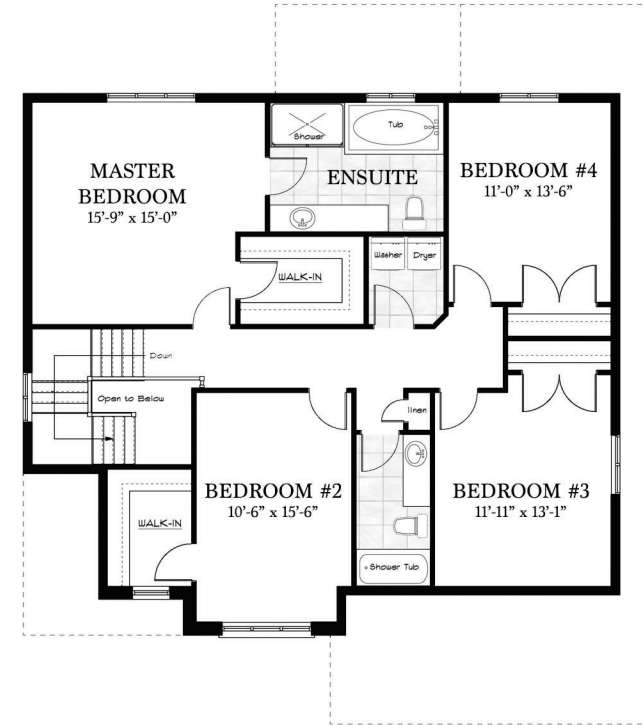

Artist Concept - Not to be used as an Official Document.

Building on a solid reputation!

New Castle

New Castle

2546 sq. ft.

Special Features of This Home

- ▶ *Open concept kitchen with oversized center island.*
- ▶ *Large walk-in pantry.*
- ▶ *Upper floor laundry room.*
- ▶ *Double car garage.*
- ▶ *Two sided fireplace open to eating and living area.*
- ▶ *Master ensuite features oversized shower and soaker tub.*
- ▶ *Full front veranda with aluminum railings.*

Building on a solid reputation!

New Castle

Main Floor Plan
2546 sq. ft.

Second Floor Plan

Materials, Specifications and Floor Plans are subject to change without notice. All dimensions are approximate. E. & O.E.